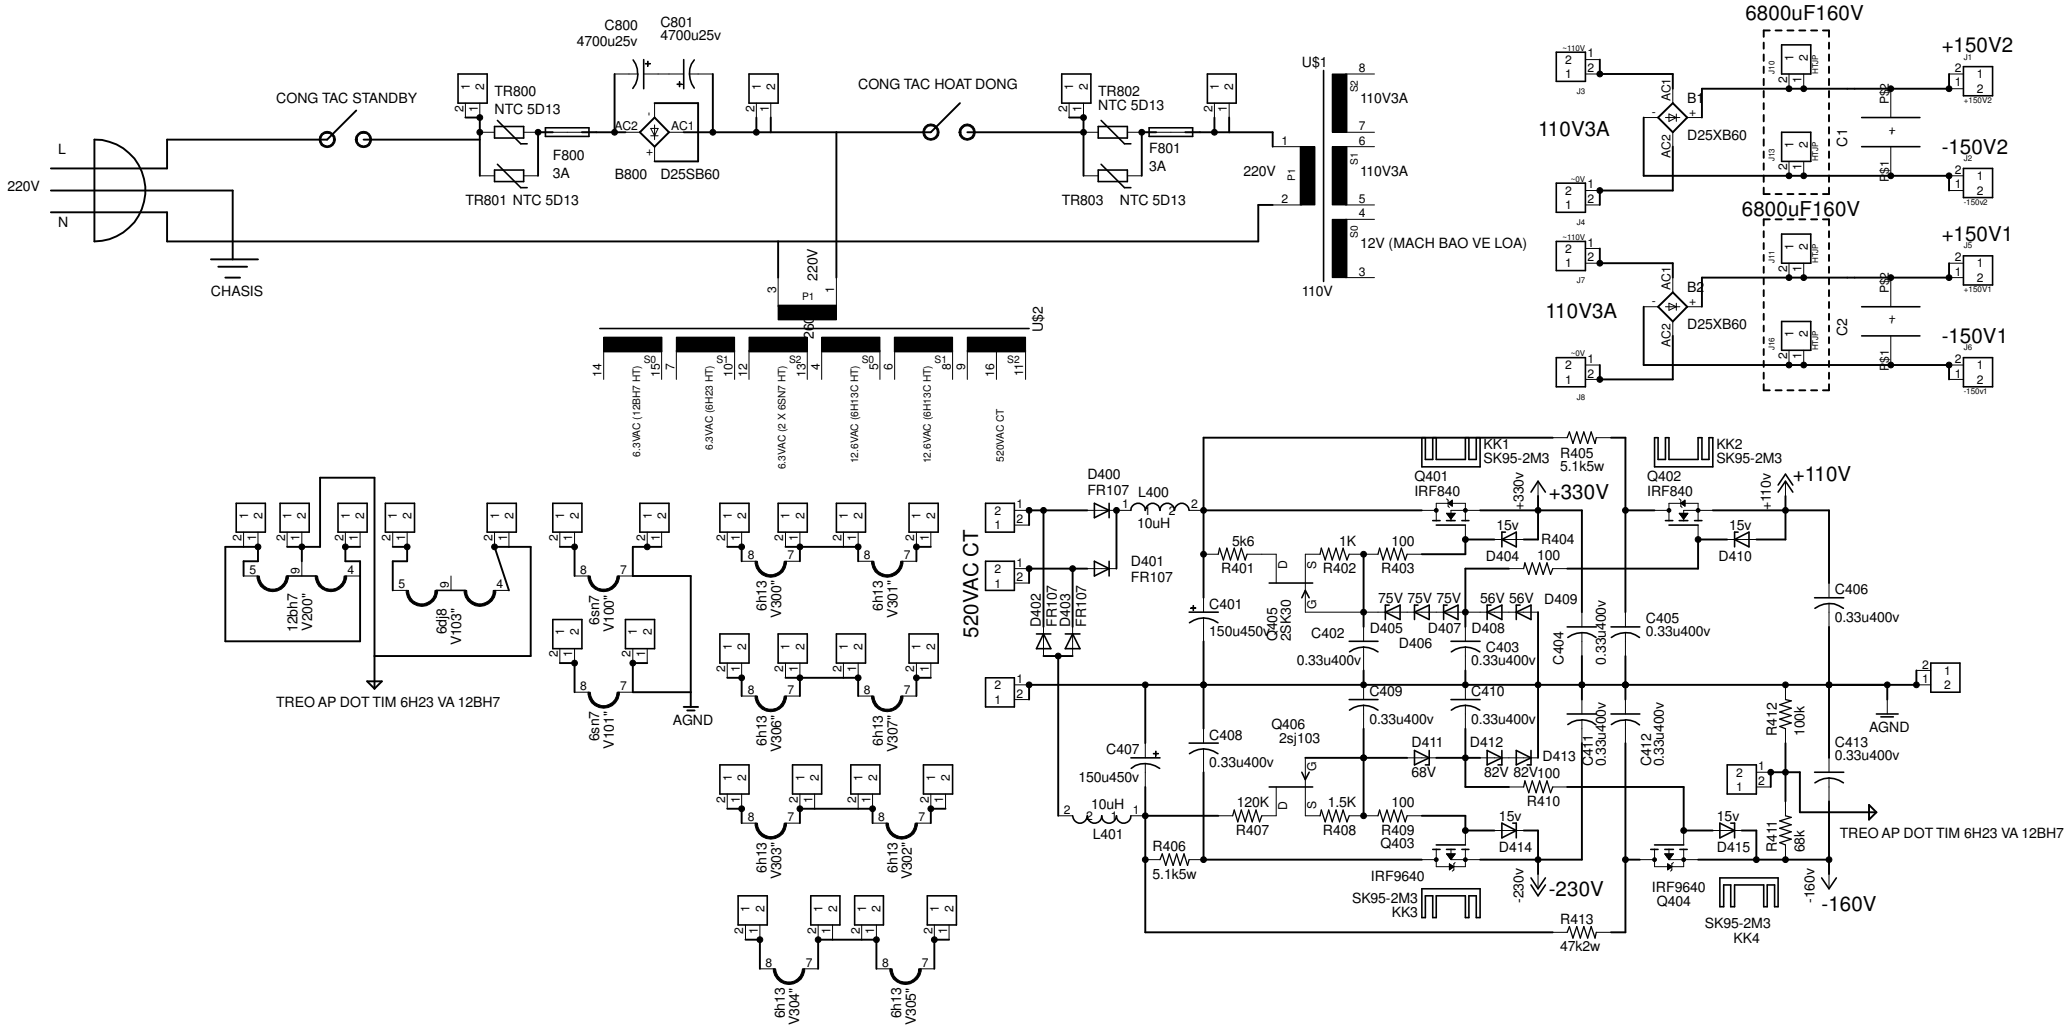

<b>MACH KHUECH DAI VA BAO VE LOA</b>	
TITLE: 6H13C OTL (nbd)	
Document Number:	REV:
Date: 12/5/2013 9:58:08 PM	Sheet: 1/2

MACH NGUON	
TITLE: 6H13C OTL (nbd)	
Document Number:	REV:
Date: 12/5/2013 9:58:08 PM	Sheet: 2/2